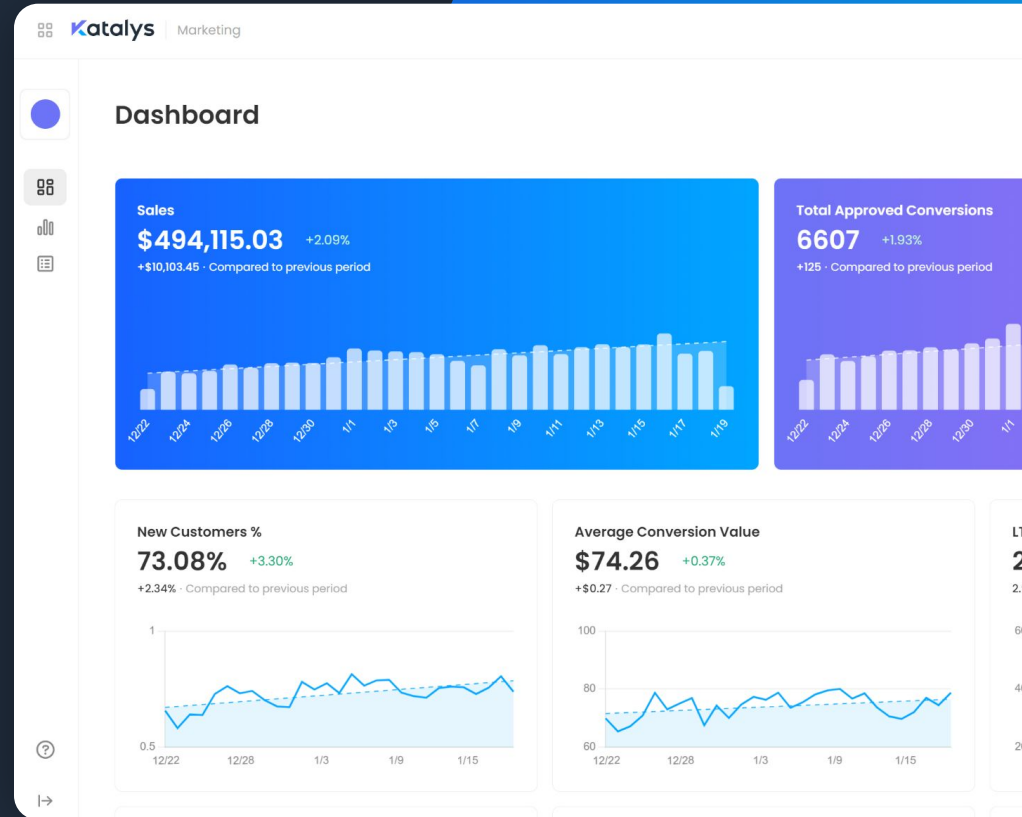

# Katalys Marketing Platform

Easily track and optimize your marketing efforts by utilizing comprehensive analytics, starting from the initial consumer engagement to post-purchase behavior, ensuring maximum ROI.